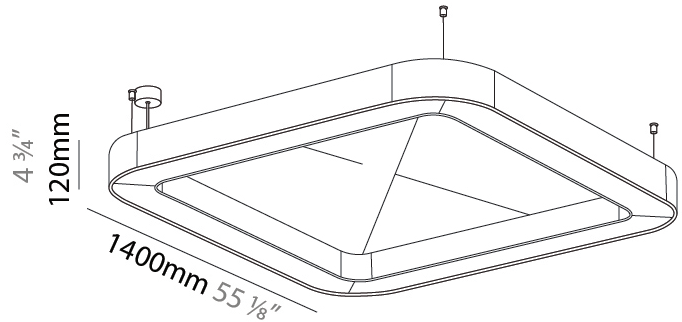

GENERAL

Series: Quantum Acoustic
Partner: Prolicht
Division: Architectural
Installation: Suspension
Product Type: Acoustic
Mounting Location: Ceiling
Light Distribution: Direct

PHYSICAL

Shape: Round
Length (mm): 1400
Length (in): 55 1/8
Width (mm): 1400
Width (in): 55 1/8
Height (mm): 120
Height (in): 4 3/4

Diffuser: [PMMA - Opal / Micro-Prism](#)
Fixture Finish: [SSR / BKV / CWI / CRY / HAB / UFT / ITA / RUA / FTG / MYG / LOD / PUS / FRO / FUP / KIA / POP / BLS / SPG / MEY / GOH / CHC / COM / ABZ / JAG / OBR / MOS / ROR](#)

Acoustic Finish: [SFW / CYW / SEE / SYN / MTS / PMB / TTN / CYB / STO / DPE / BES / SHB / ARE / ANE / VRD / CRF](#)

Fixture Material: Aluminum
Primary Material: Acoustic
Cable Details: 2000mm / 78 3/4" or 6000mm / 236 1/4" Transparent Cable

ELECTRICAL

Lamp Type: LED (Zhaga Standard)
Input Wattage (W): 78.3
Total Output Wattage (W): 71.2
Dimming: [Tri-Mode (Non-Dimming and Phase Dimming (120Vac only) and 0-10V Dimming)](#)
Driver Included: Yes
Driver Location: Integrated
Driver Class: Class 2
Input Voltage (V): 120

LED

Color Temperature (°K): [2700 / 3000 / 3500 / 4000](#)
Max. Delivered Lumen (lm): [6639 / 6871 / 8068 / 6985](#)
Nominal Lumen (lm): [10213 / 6871 / 12412 / 10747](#)
CRI: >90 CRI
Lamp Life (hrs): 50000

OPTICAL

RATINGS AND CERTIFICATIONS

Certified By: CSA Certified to UL and CSA Standards
IP rating: IP20